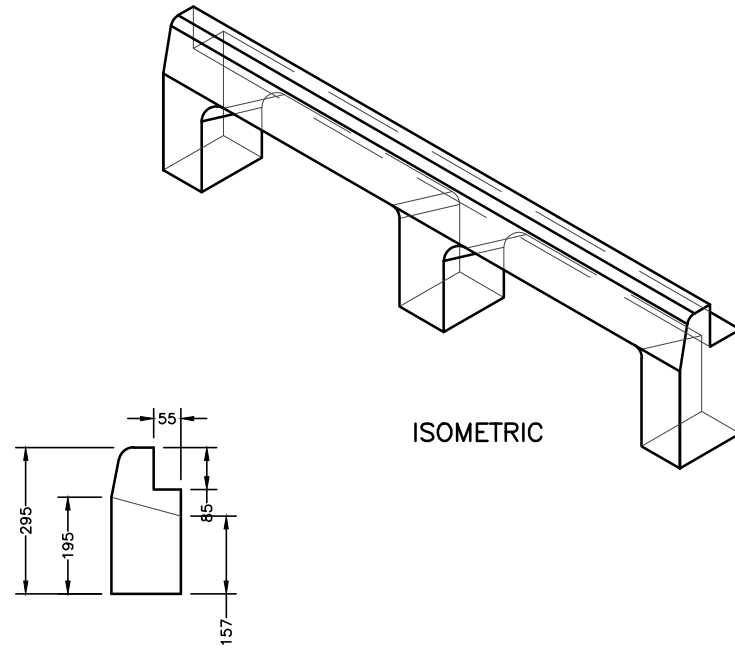

TOP VIEW

FRONT VIEW

ISOMETRIC

LEFT SIDE VIEW

M4A 6
CLASS
WEIGHT

- CATCHPIT INLET KERB
- 135 kN (HD)
- 36 Kg's