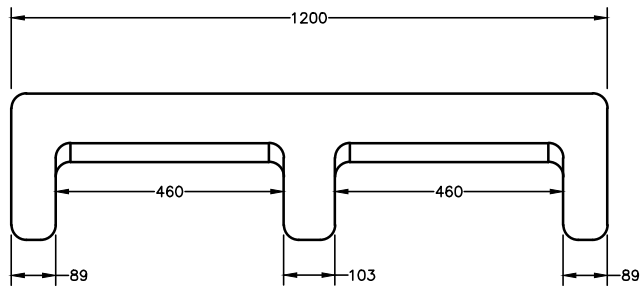

TOP VIEW

FRONT VIEW

ISOMETRIC

LEFT SIDE VIEW

M4A 6
CLASS
WEIGHT

- CATCHPIT INLET KERB
- 135 kN (HD)
- 36 Kg's